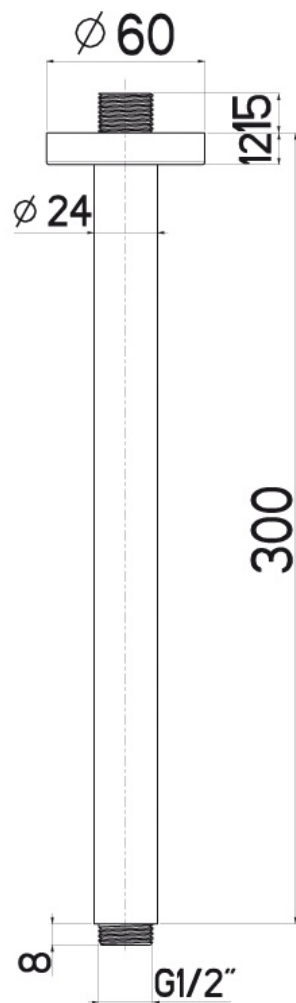

Shower arms

XL 24 300 MM CEILING SHOWER ARM

A48.S30.000.05N

- 300 mm
- Ø 24 mm
- Suitable for all Nikles shower heads except A5005N model
- Chrome-plated brass

Color:
Chrome