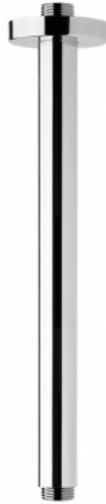

Shower arms

XL 24 300 MM CEILING SHOWER ARM

A48.S30.000.05N

- 300 mm
- Ø 24 mm
- Suitable for all Nikles shower heads except A5005N model
- Chrome-plated brass

Color:
Chrome